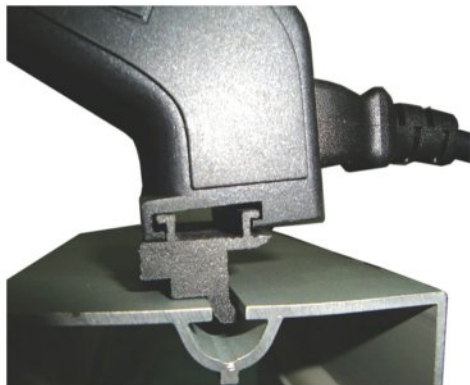

DWHL-Halogen Light

DWLL-LED Light

FRMPVC-PVC Edging w/ sew line

FRMLM-Light Connector Mount

### Fabric Frame Accessories

PVC Edging - Low cost replacement for silicone used in SEGs. Dotted sew line. Flexible and durable. Roll size: 50 meters (164 feet)

DWHL - Halogen Light for FAB-Frames, bright & warm, 150 watts, 120v.

#### PVC Edging Roll Size

50 meters (164 feet)